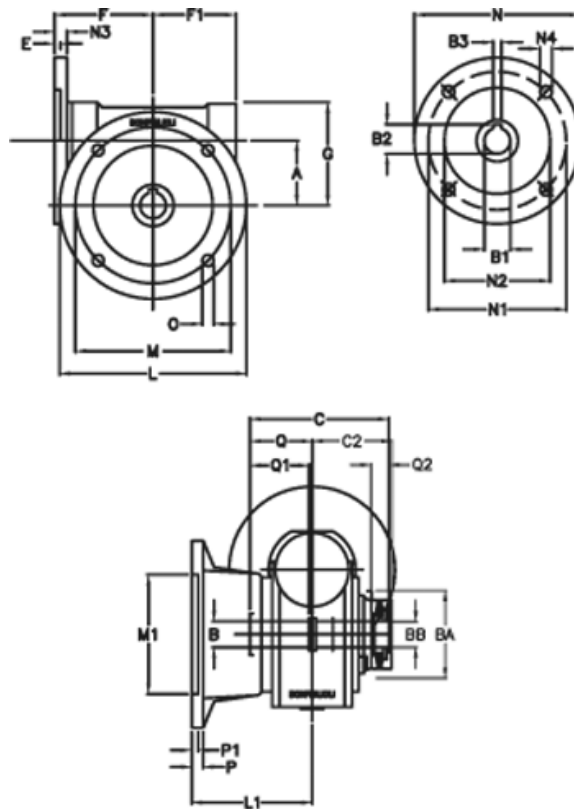

Article number: 390204901443216

Description: Worm Gear with Torque Limiter  
VF 49-L1-F-14 P80B5

## Measures

a = 49.50	C2 = 63,5	m = 90	P = 12
B = 25	Description = VF 49F-xx-80B14	M1 = 70	P1 = 10
B1 E7 = 19	E = 3.0	N = 120	Q = 51.0
B2 = 21.8	F = 70	N1 = 100	Q1 = 41
B3 H9 = 6	F1 = 63	N2 = 80	Q2 = 15
BA = 63	g = 80	N3 = 10.0	
BB H7 = 14	L = 125	N4 = 7.0	
C = 105	L1 = 85.5	O = 10.5	